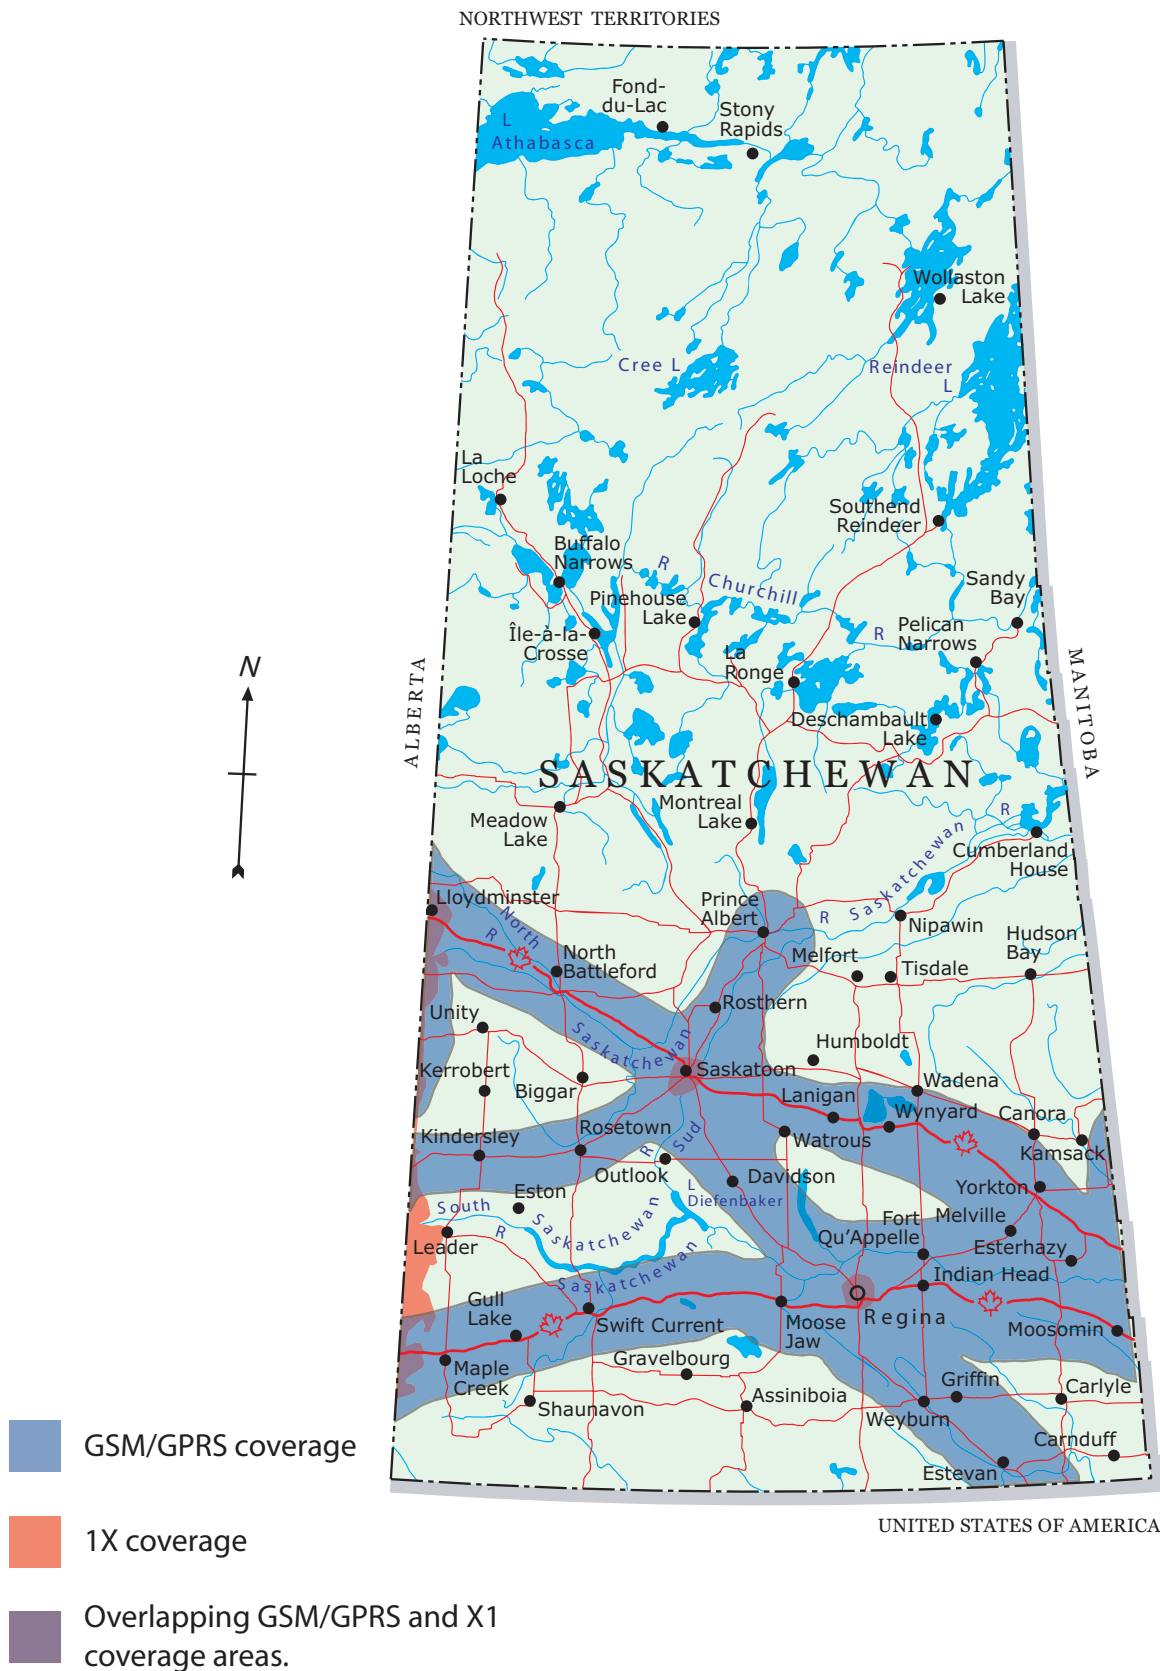

GSM/GPRS Coverage Map for Saskatchewan, Canada.

This coverage map is based on approximates.
Service may vary depending on conditions.